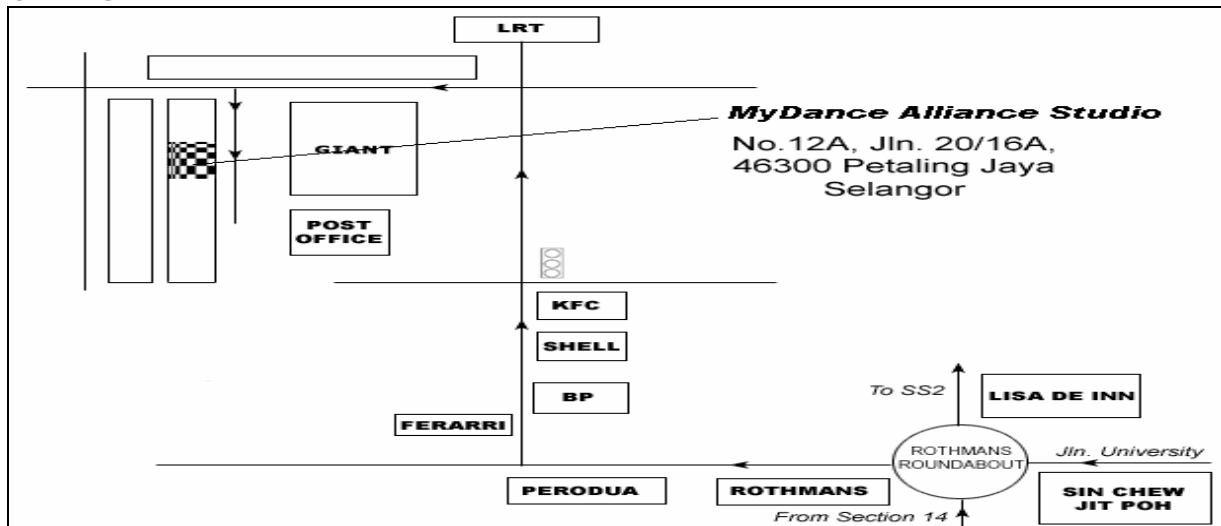

LOCATION

Worship Arts Music & Dance Seminar

Saturday May 17, 2008

St Paul Church, PJ

Sunday May 18, 2008

MyDance Alliance Studio, PJ

REGISTRATION FORM

(Please use one form per person. Photocopies accepted)